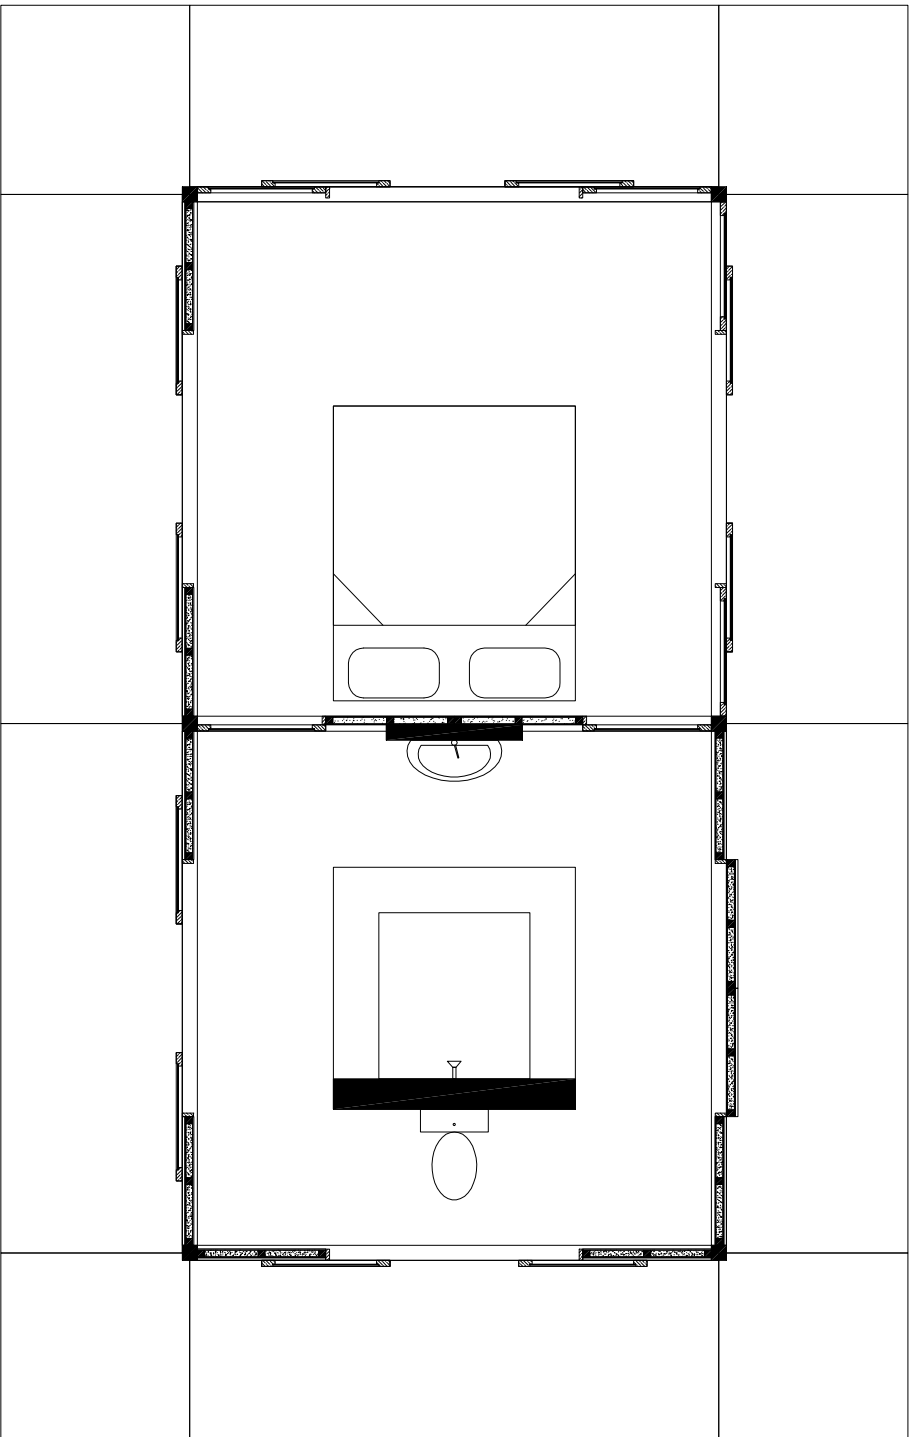

ecoshelta®

Two Pavilions

PLAN

Scale 1:50

Drw No 0705121